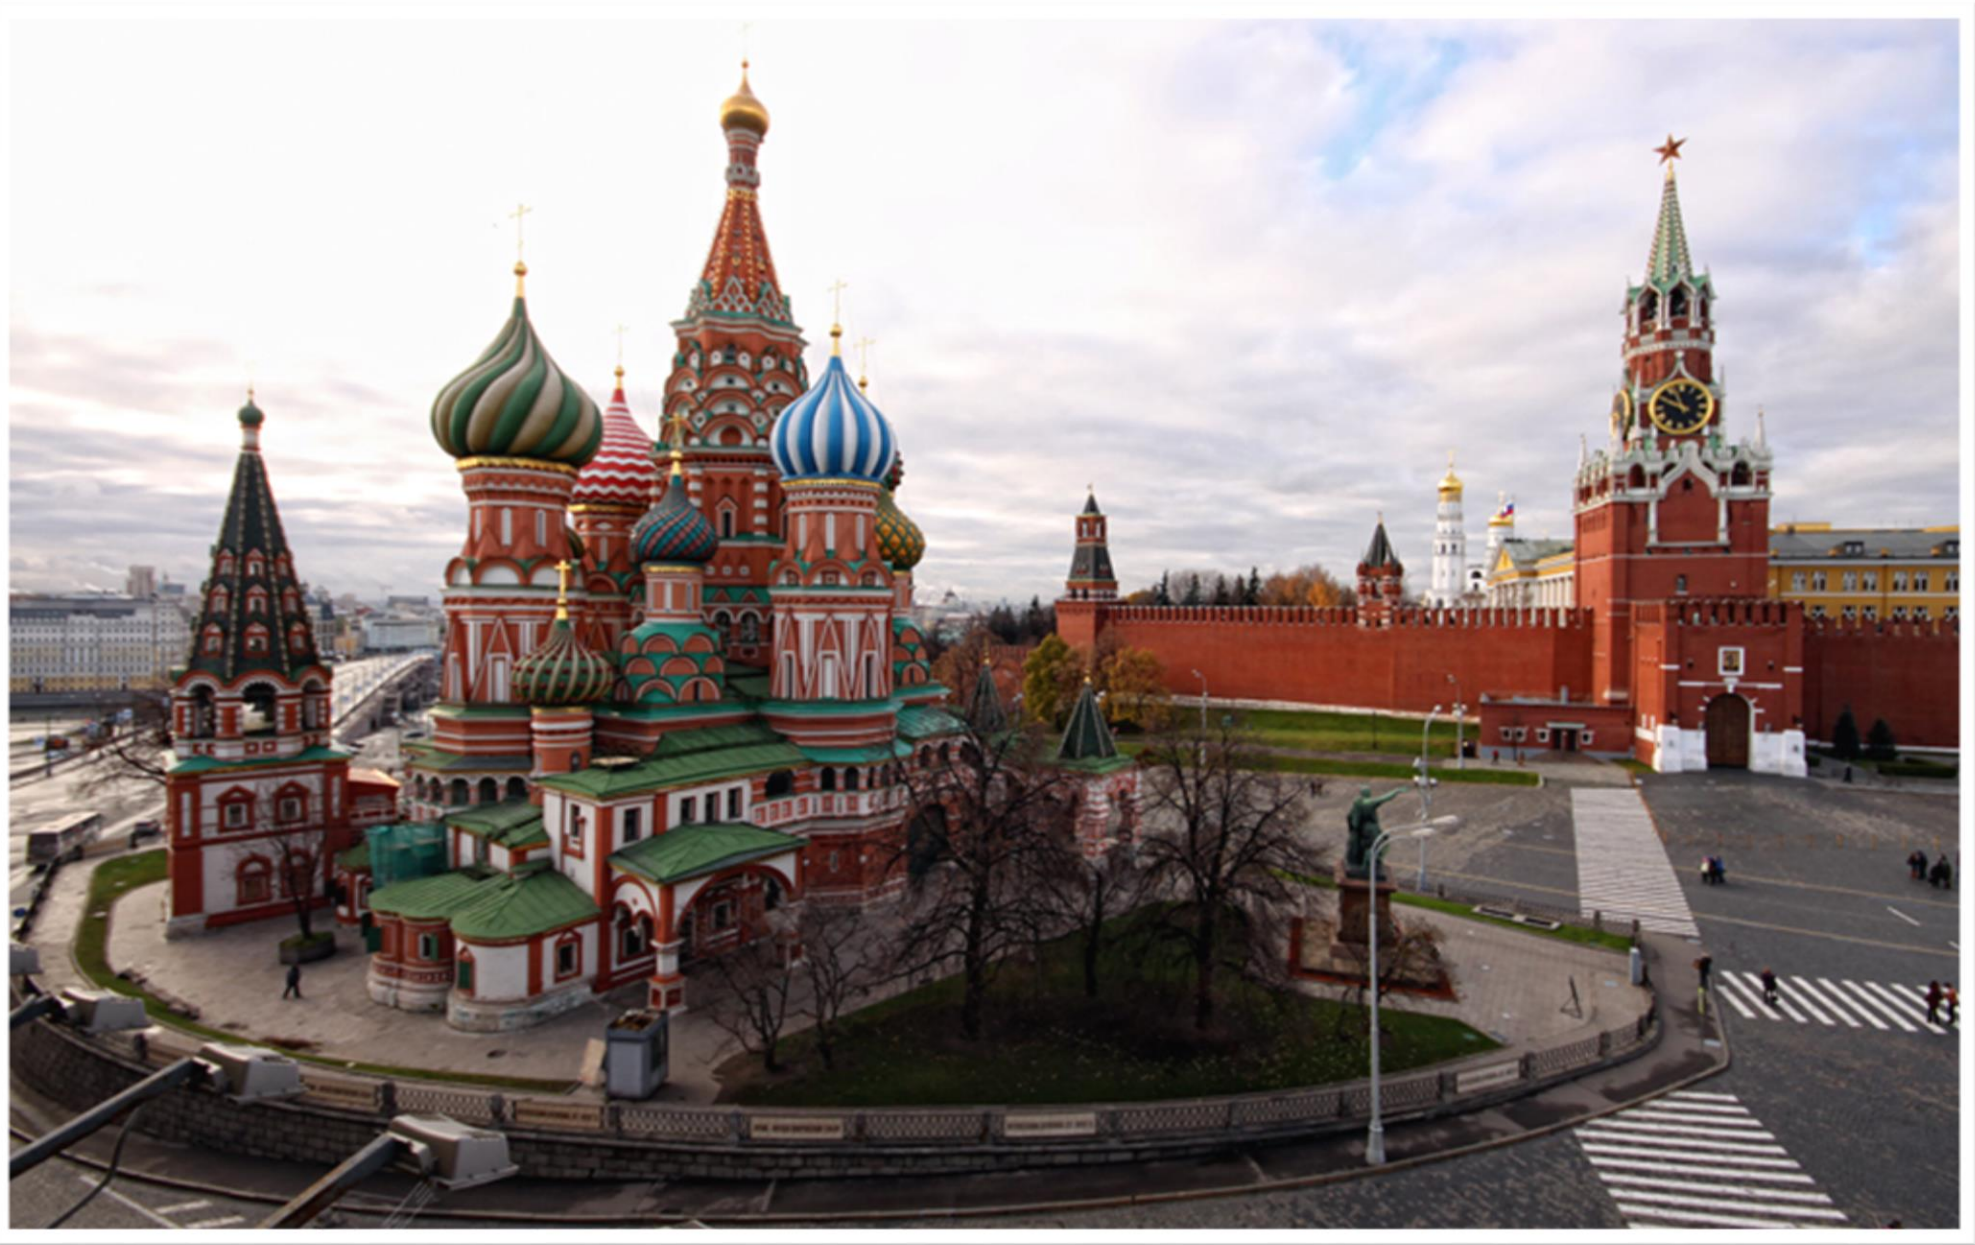

The background features a soft, light green gradient. On the left side, there are several branches with vibrant green leaves. Scattered throughout the scene are numerous translucent, glowing bubbles of various sizes, some with a rainbow-like sheen. Small, bright white sparkles or starbursts are also visible, adding a magical and ethereal quality to the overall composition.

Моя Родина – Россия

**Выполнила воспитатель
Лещева Екатерина Викторовна**

Наша Родина – Россия

МОЛОДЦЫ!