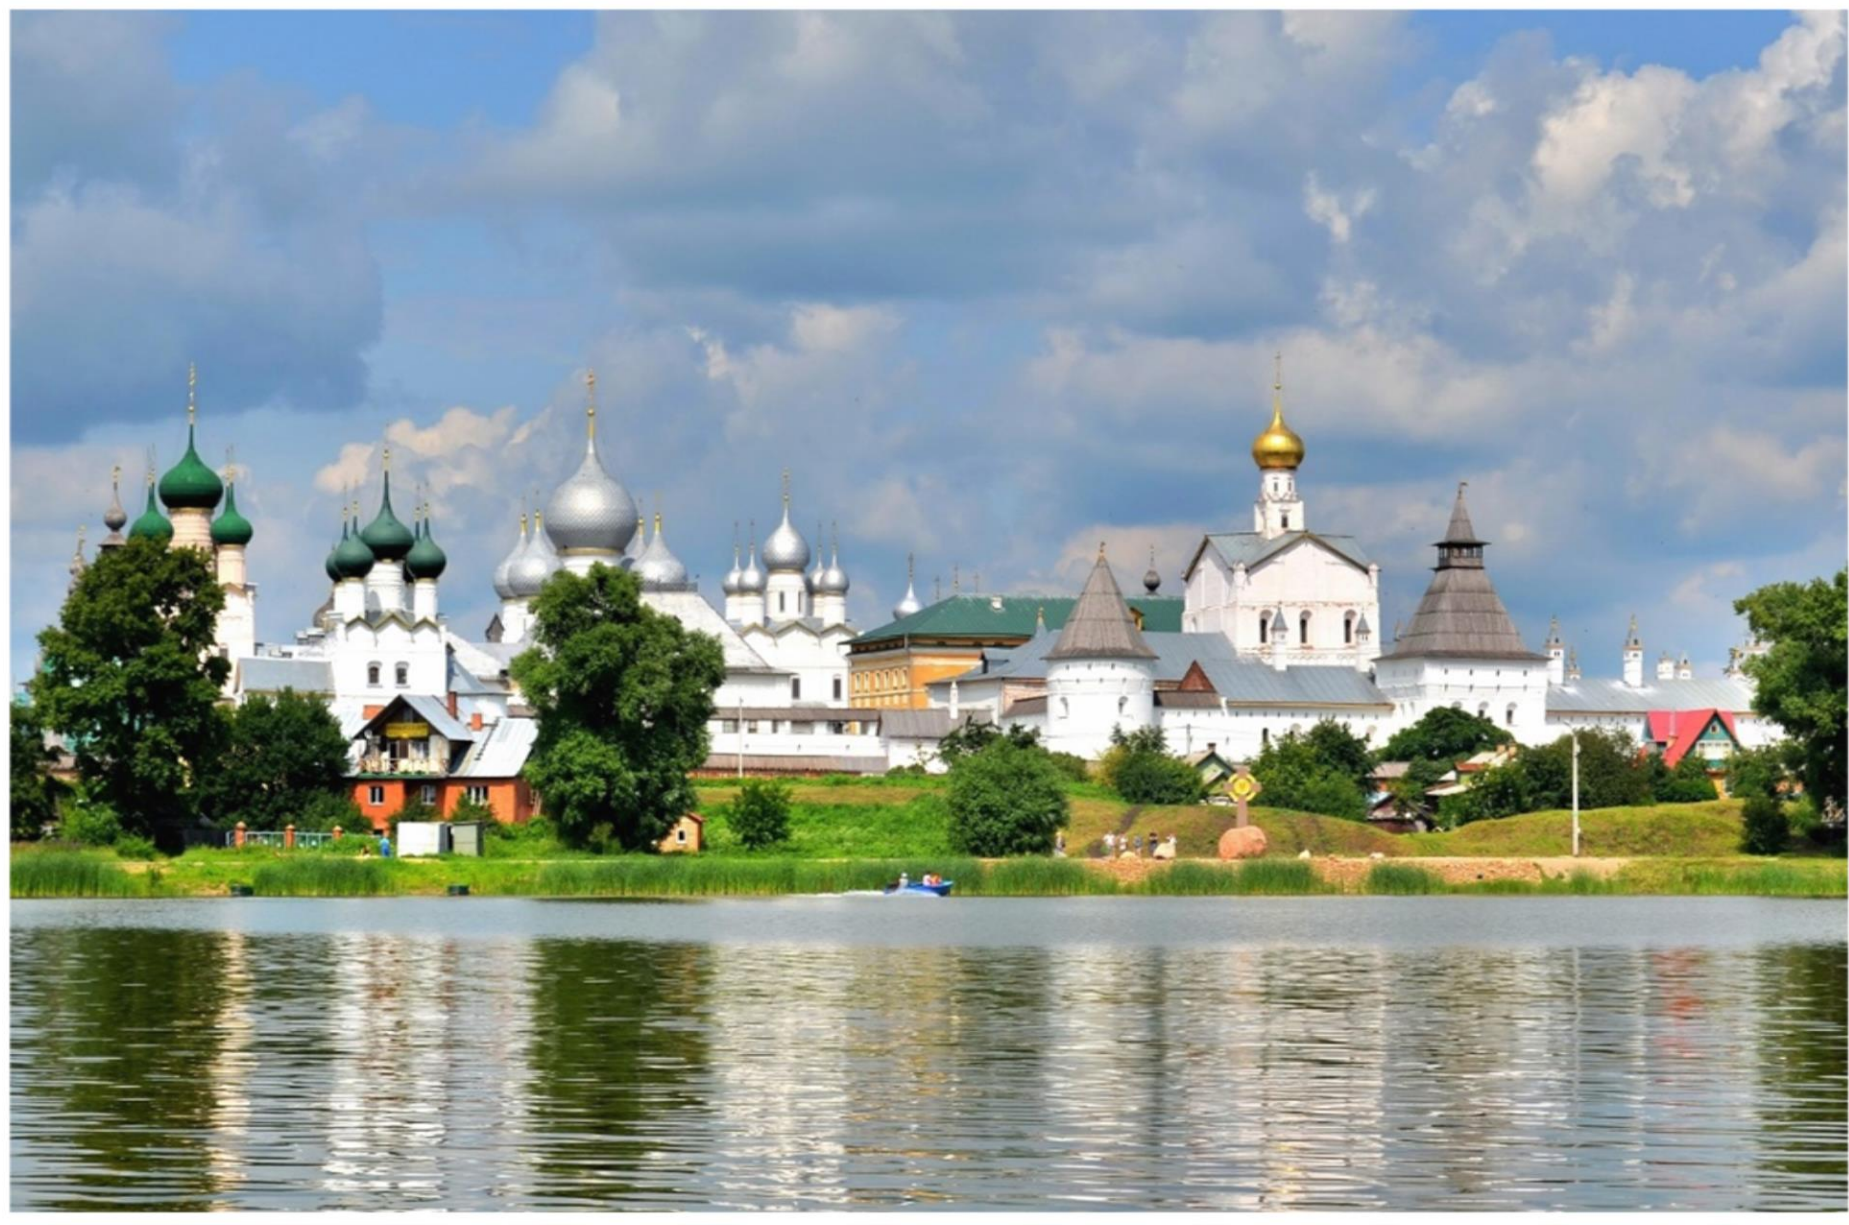

The background features a soft, light green gradient. On the left side, there are several branches with vibrant green leaves. Scattered throughout the scene are numerous translucent, glowing bubbles of various sizes, some with a rainbow-like sheen. Small, bright white sparkles or starbursts are also visible, adding a magical and ethereal quality to the overall composition.

Моя Родина – Россия

**Выполнила воспитатель
Лещева Екатерина Викторовна**

Наша Родина – Россия

МОЛОДЦЫ!